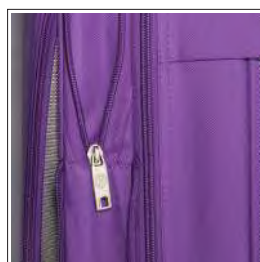

EXTENSIBLE
EXPANDABLE