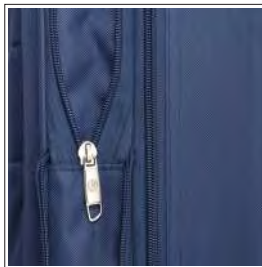

EXTENSIBLE
EXPANDABLE