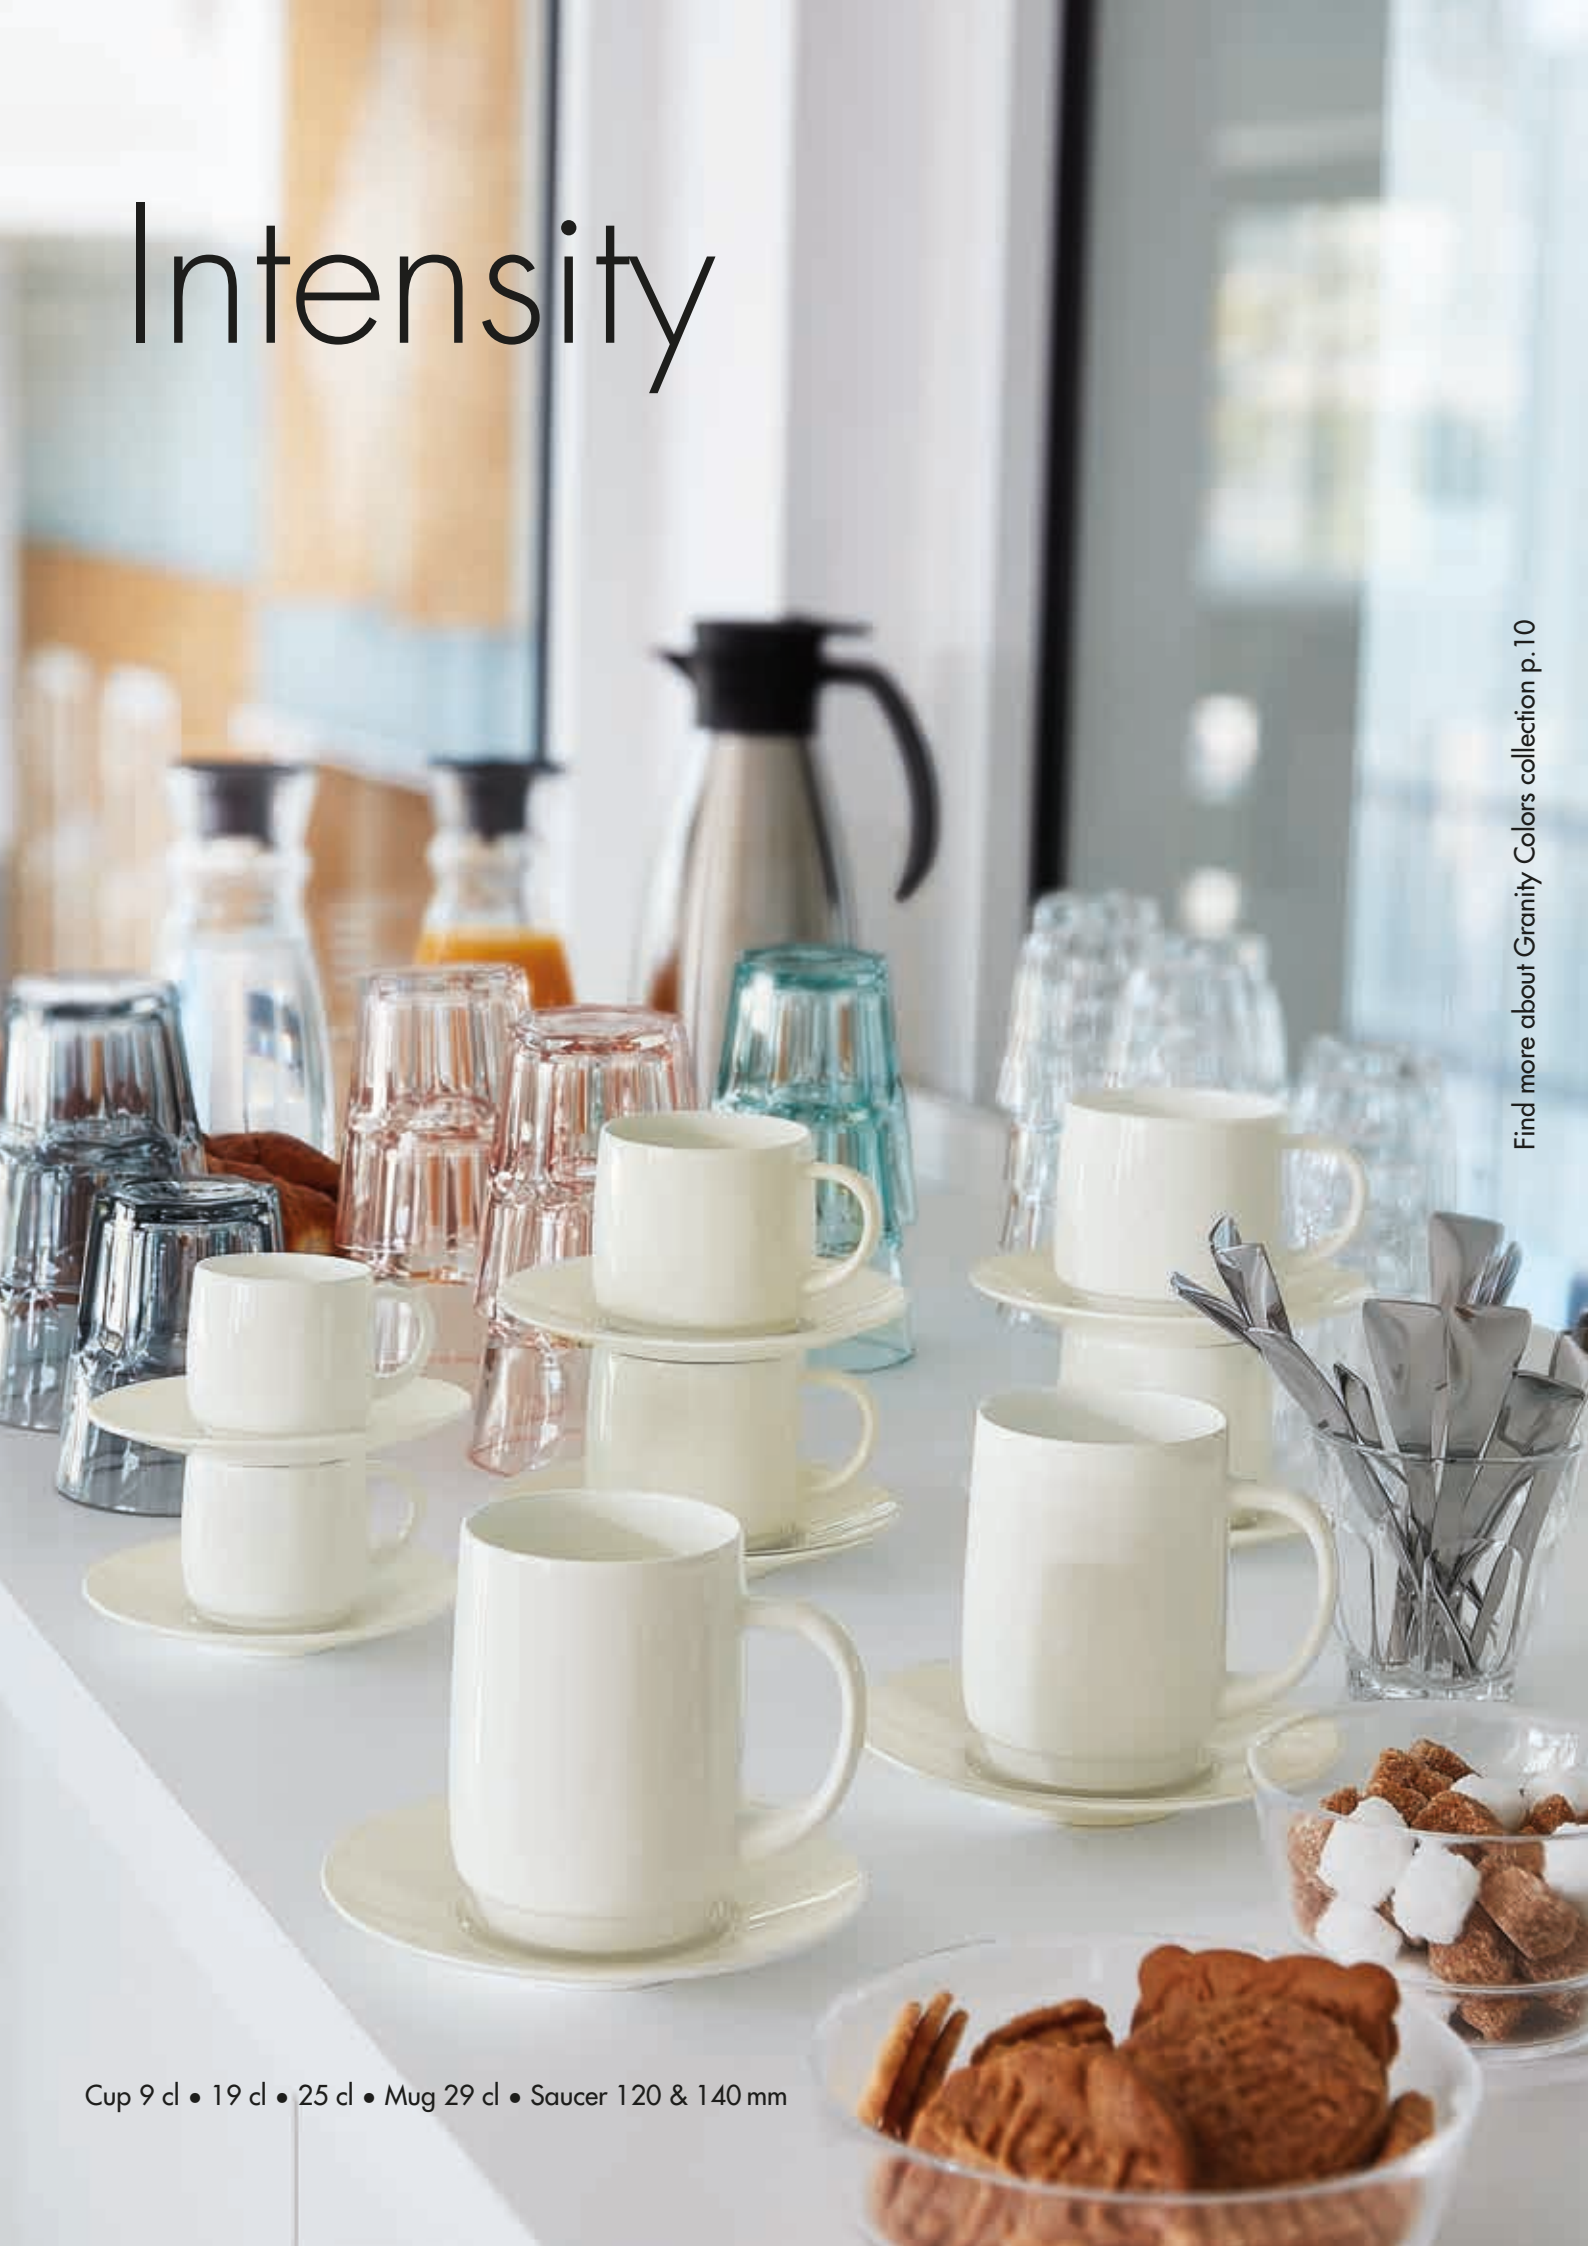

Intensity

Find more about Gravity Colors collection p. 10

Cup 9 cl • 19 cl • 25 cl • Mug 29 cl • Saucer 120 & 140 mm