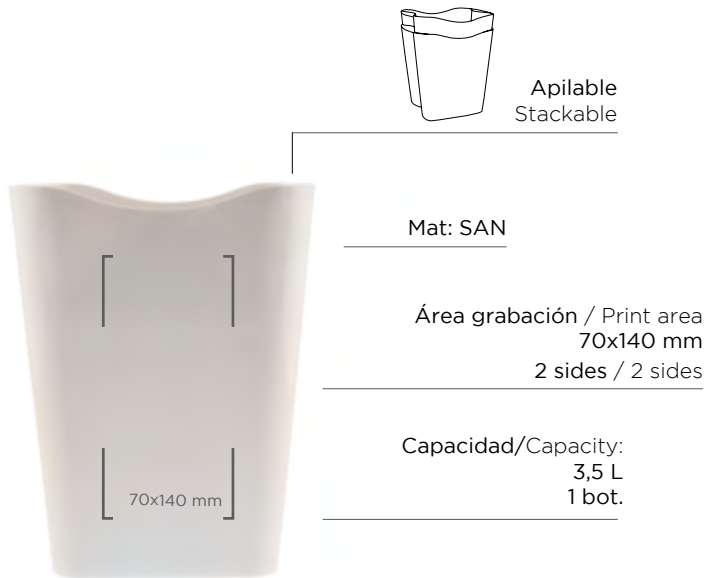

AC

Designed by KOOLQ.

210x152x170 mm · 0,378 kg

Colours