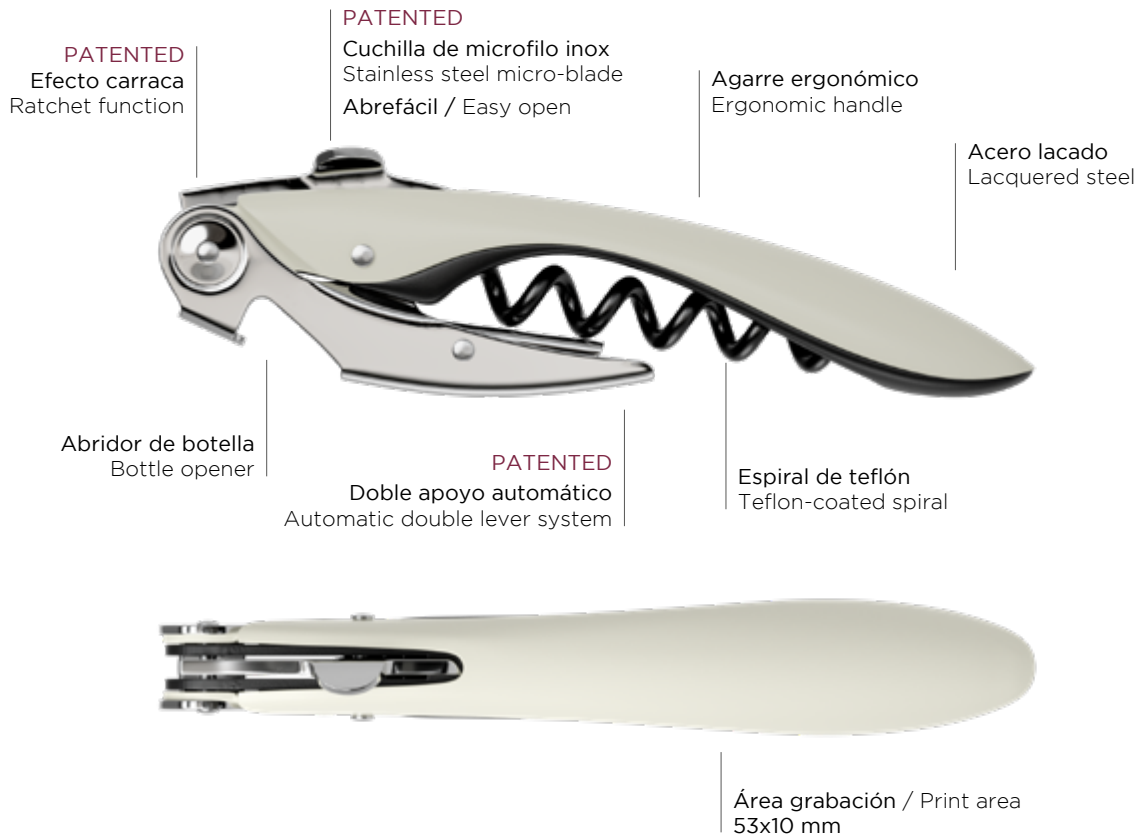

HIGH TECH CORKSCREW

PATENTED

The Stylish

Escala real / Real Size · E. 1:1

116x18x28 mm · 0,063 kg

TRADITION COLLECTION

COLOR COLLECTION

NEW

DELUXE COLLECTION