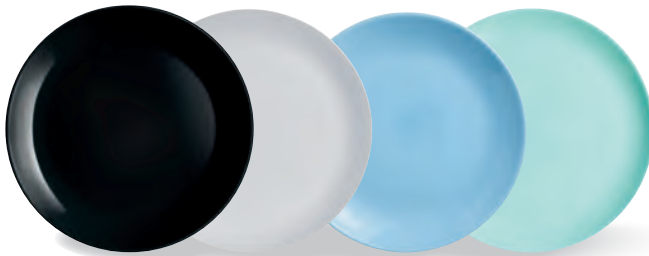

## Luminarc trends

**+38 %**

The increase of colored opal in 2020 (in volume)

Luminarc colored opal dinnerware is  
the most resistant colored plate on the market!